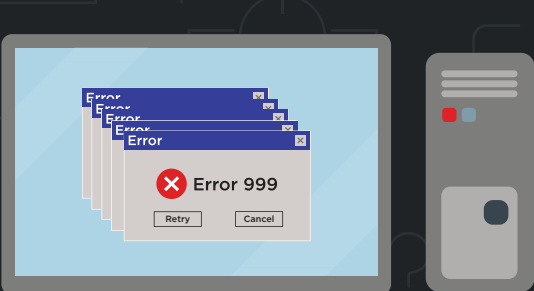

Obsolete Software

Does your screen freeze often?

Does your PC shut down on its own?

Did you miss the latest patch or software update?