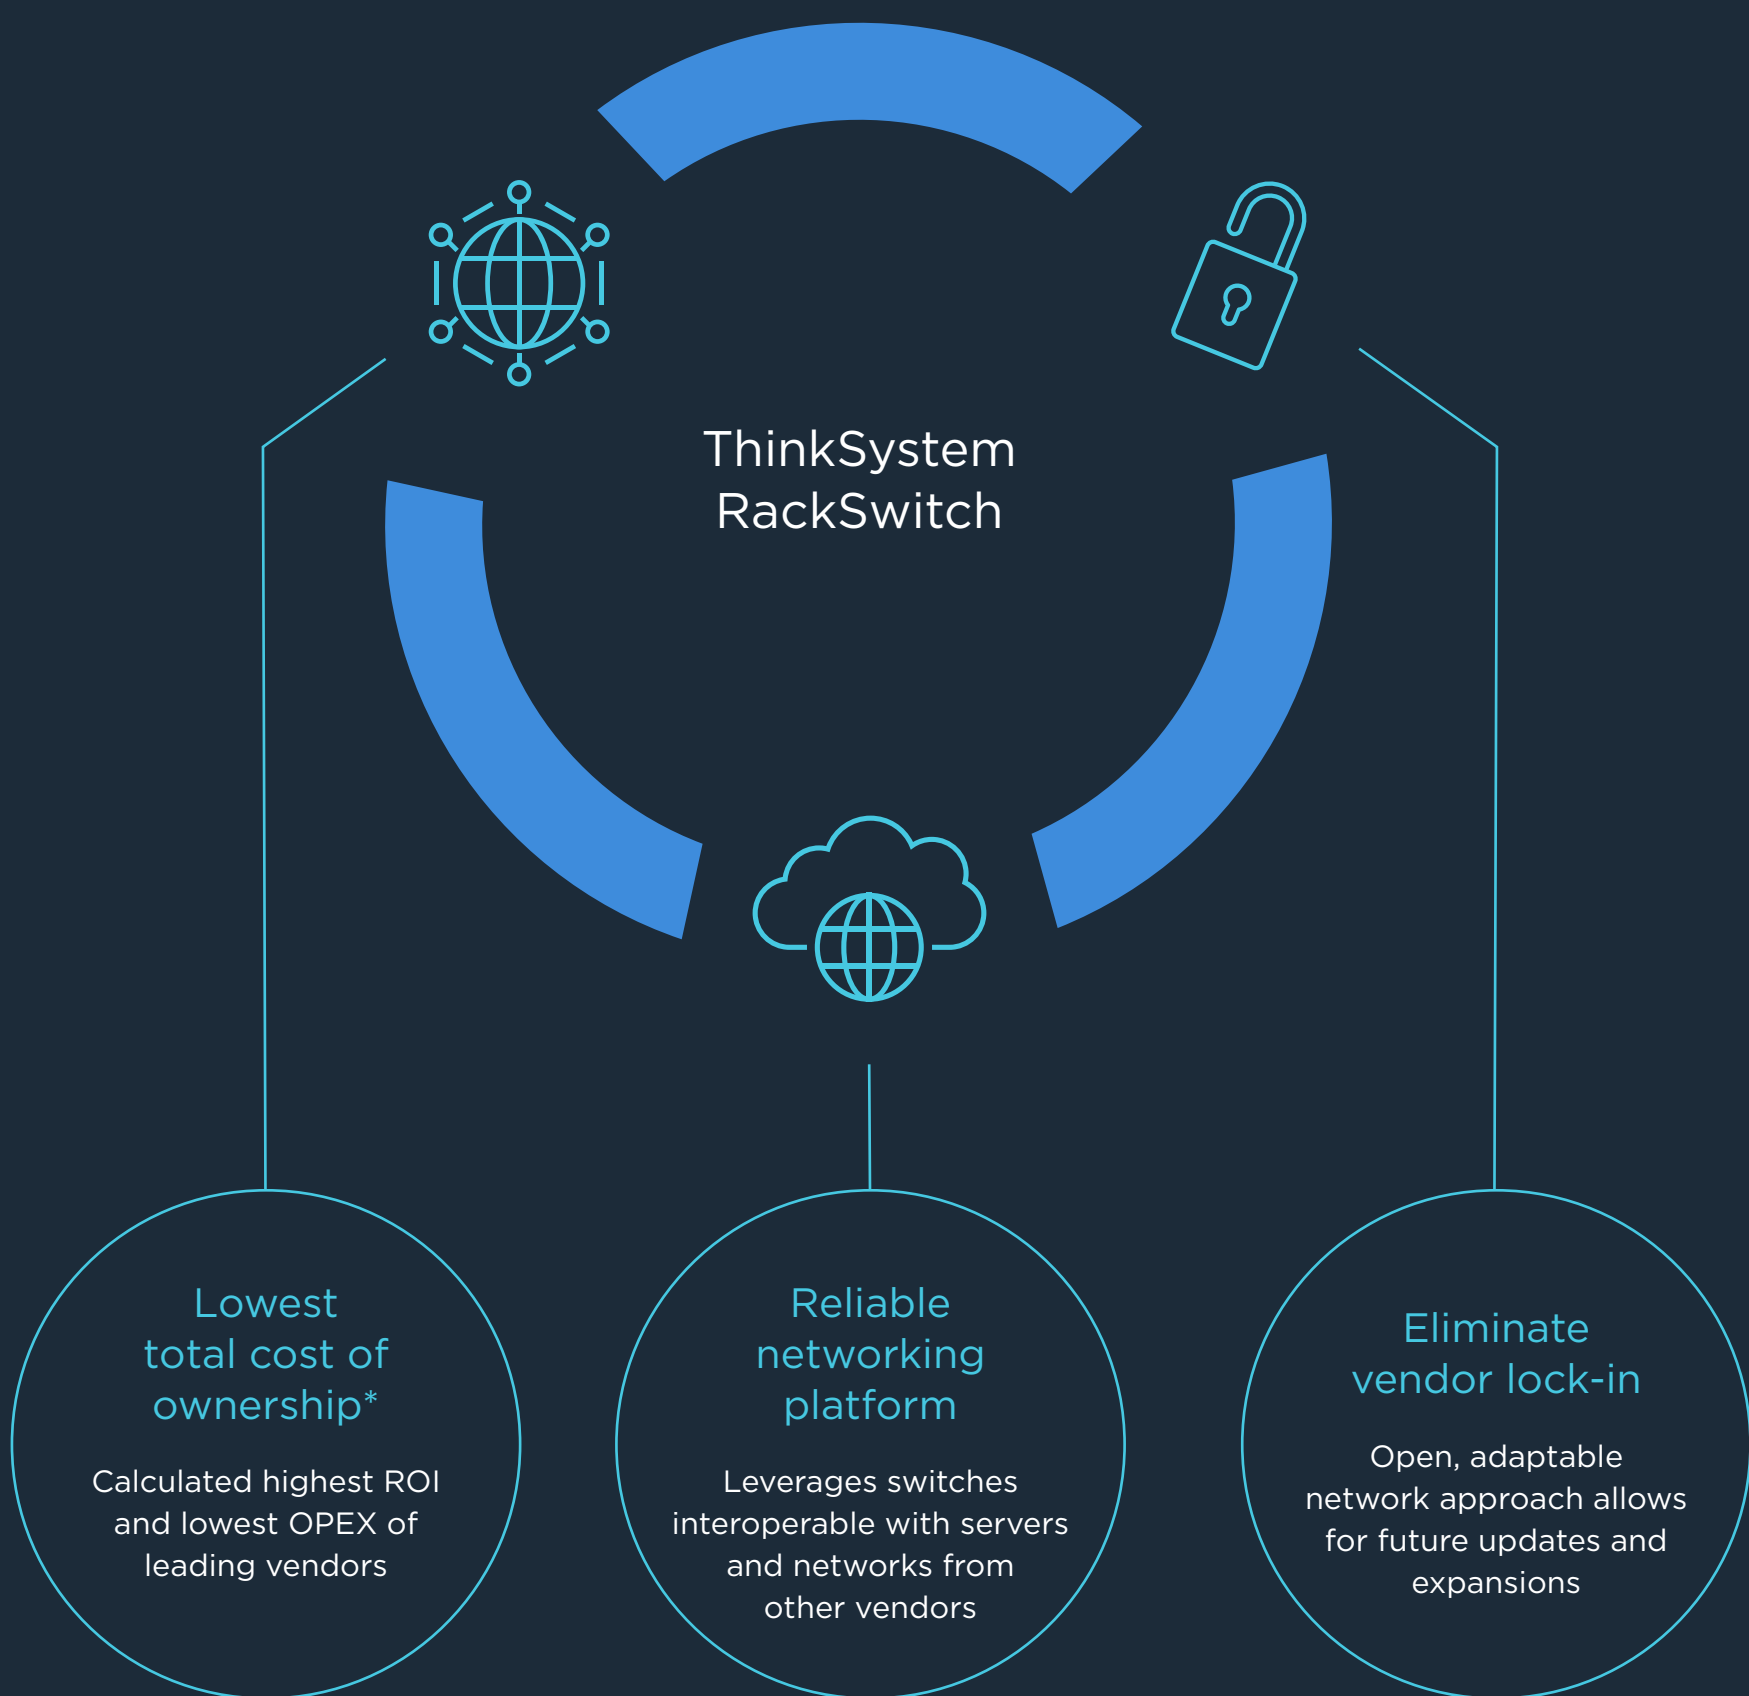

Connecting your Data Center Networking Solutions

Modern workloads in your data center demand flexible, fast, simple, and reliable connectivity.

ThinkAgile ThinkSystem

That's where affordable networking infrastructure comes in, providing the connectivity needed to support mission critical environments such as SAP HANA and new computing models like hyperconverged infrastructure. Lenovo networking solutions offer you the ability to move data faster and more efficiently with high-speed Ethernet connectivity and automation to achieve new levels of efficiency.

Lenovo provides more value for your investment, compared to the competition.

According to ACG Research, operational expenditures using Lenovo's DC switches are 24% and 50% lower, relative to two leading vendors.