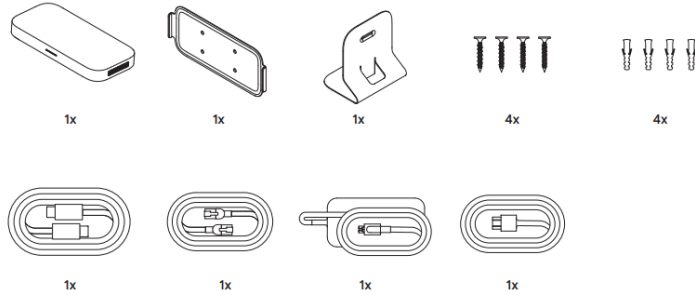

## Compute

- 1 x Compute
- 1 x Mounting bracket
- 1 x L shaped stand
- 4 x Screws
- 4 x Wall Anchors
- 1 x 2m HDMI cable
- 1 x 2m Ethernet cable
- 1 x Power brick
- 1 x Line cord

- 1 x Mic pod
- 1 x Cable cover-screw
- 1 x Cable cover-adhesive
- 2 x Screws
- 1 x 2m Ethernet cable

## Smart Audio Bar

- 1 x Smart Audio Bar
- 2 x Mounting screws
- 1 x Wall bracket
- 1 x 2m Ethernet cable
- 1 x 5m Ethernet cable
- 4 x Screws
- 4 x Wall Anchors

## Touch Controller

- 1 x Touch controller
- 1 x Cable cover
- 1 x Closing screws
- 1 x 5m Ethernet cable

- 1 x Smart Camera
- 1 x Mounting dome
- 1 x Magnetic base
- 2 x Wall anchors
- 1 x L shaped wall bracket
- 1 x Display bracket
- 2 x Screws
- 1 x 5m Ethernet cable