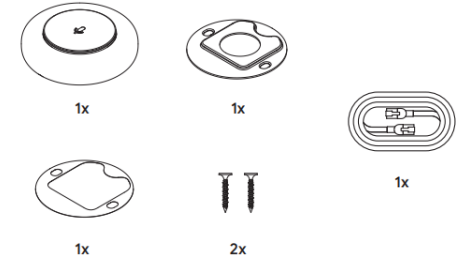

## Compute

- 1 x Compute
- 1 x Mounting bracket
- 1 x L shaped stand
- 4 x Screws
- 4 x Wall Anchors
- 1 x 2m HDMI cable
- 1 x 2m Ethernet cable
- 1 x Power brick
- 1 x Line cord

- 1 x Mic pod
- 1 x Cable cover-screw
- 1 x Cable cover-adhesive
- 2 x Screws
- 1 x 2m Ethernet cable

## Smart Audio Bar

- 1 x Smart Audio Bar
- 2 x Mounting screws
- 1 x Wall bracket
- 1 x 2m Ethernet cable
- 1 x 5m Ethernet cable
- 4 x Screws
- 4 x Wall Anchors

## Touch Controller

- 1 x Touch controller
- 1 x Cable cover
- 1 x Closing screws
- 1 x 5m Ethernet cable

- 1 x Smart Camera
- 1 x Mounting dome
- 1 x Magnetic base
- 2 x Wall anchors
- 1 x L shaped wall bracket
- 1 x Display bracket
- 2 x Screws
- 1 x 5m Ethernet cable