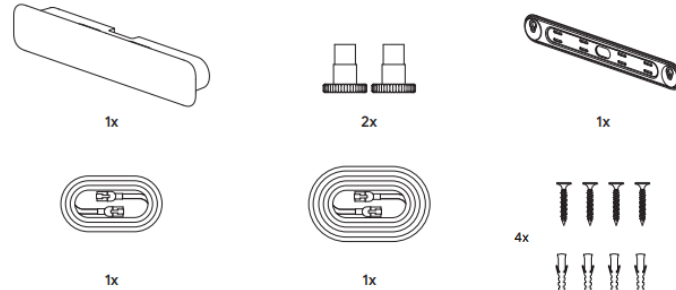

## Compute

- 1 x Compute
- 1 x Mounting bracket
- 1 x L shaped stand
- 4 x Screws
- 4 x Wall Anchors
- 1 x 2m HDMI cable
- 1 x 2m Ethernet cable
- 1 x Power brick
- 1 x Line cord

- 1 x Mic pod
- 1 x Cable cover-screw
- 1 x Cable cover-adhesive
- 2 x Screws
- 1 x 2m Ethernet cable

## Smart Audio Bar

- 1 x Smart Audio Bar
- 2 x Mounting screws
- 1 x Wall bracket
- 1 x 2m Ethernet cable
- 1 x 5m Ethernet cable
- 4 x Screws
- 4 x Wall Anchors

## Touch Controller

- 1 x Touch controller
- 1 x Cable cover
- 1 x Closing screws
- 1 x 5m Ethernet cable

- 1 x Smart Camera
- 1 x Mounting dome
- 1 x Magnetic base
- 2 x Wall anchors
- 1 x L shaped wall bracket
- 1 x Display bracket
- 2 x Screws
- 1 x 5m Ethernet cable